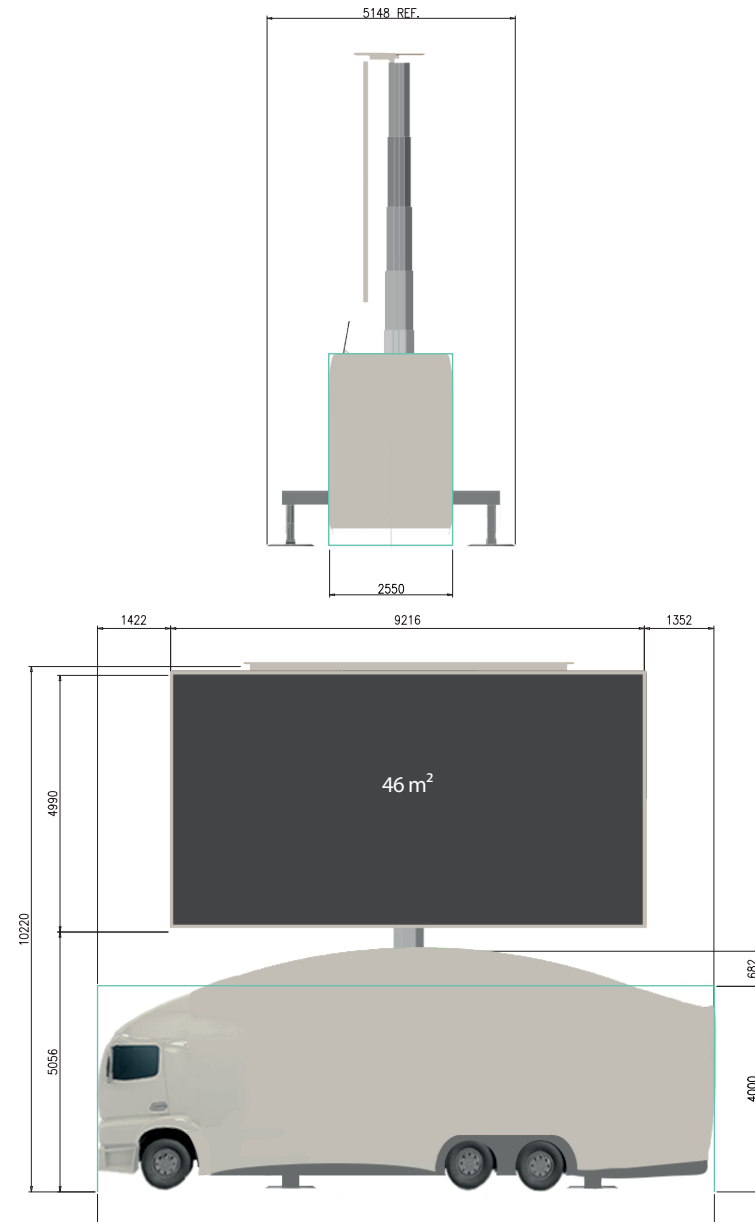

LMB46

VIP screen
on rotating mast

■ **PIXEL** 8 mm Full Black SMD Led

Image 16/9	9 216 L x 4 992 l (mm)
Overall length on the road	11 992 mm
Overall weight when installed	26 T
Overall weight on the road	26 T
Overall height on the road	4 000 mm

SPECIFICATIONS (*)

VIEWING ANGLE	150° horizontal / 120° vertical
RESOLUTION	1 152 x 624 pixels (video lines)
VIEWING DISTANCE	min. 8 m
BRIGHTNESS	5 000 Cd / m² (NIT)
DENSITY	15 625 Pixels / m²
CEE FORM CONNECTION	380 / 415 V 3P + N + G Electrical panel or 1 plug P17 - 63 A
POWER SUPPLY	supply : 69 kVA max. / 25 kVA average power generator with automatic voltage regulator (AVR) : 80 kVA
VIDEO SIGNALS	SDI HD / SD
TIME FOR INSTALLATION	1 hour

The screen is mounted on a hydraulic and rotating mast (360°).

The LMB46 is a revolutionary concept specially designed for sponsorship at major events, tours and road shows.

Equipped with a power generator, a sound system and a video control room, the LMB46 allows to compose a high quality audiovisual program in complete autonomy. Thanks to its cosy VIP room, clients and partners may be received in optimal conditions.

(*) Subject to validation by Supervision for each project.

© 2018 SUPERVISION

SUPERVISION

contact@supervision.fr | www.supervision.fr
Bât. DC3 - ZAC de la Prairie - 2 rue Vitruve
91140 Villebon-sur-Yvette FR
T + 33 (0) 1 69 79 91 20